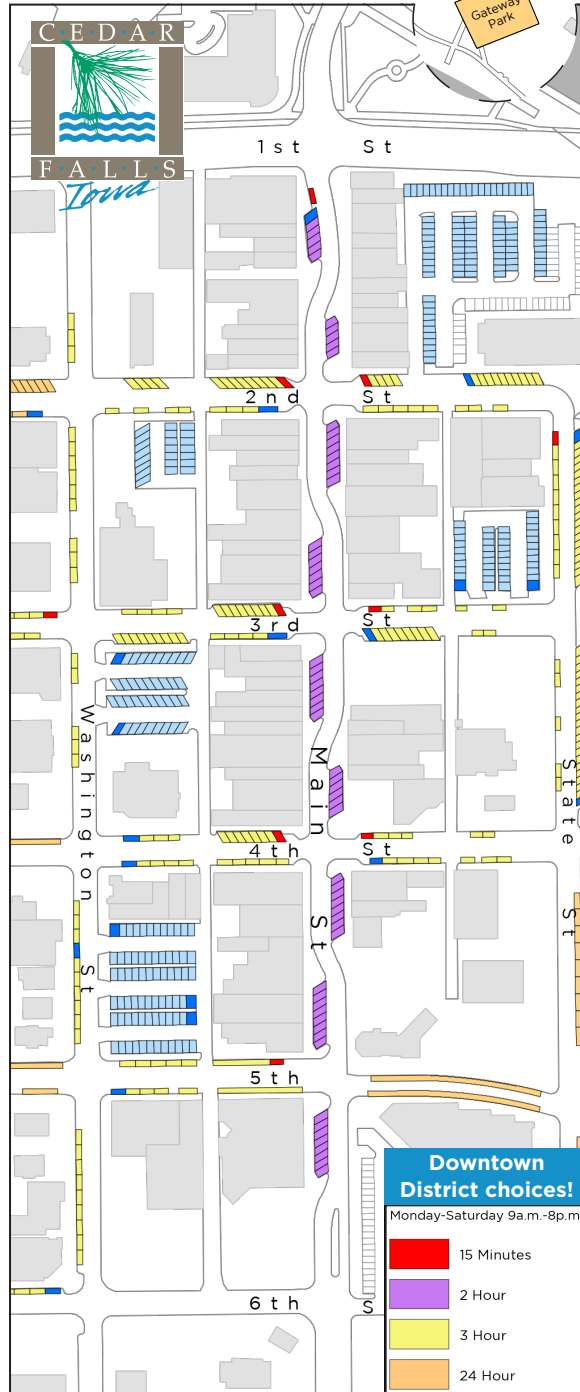

GREEN MEANS GO!
www.cedarfalls.com/parking
 #CFPark

Go ahead and park overnight, just remember parking enforcement begins at 9 am (except on Sundays).

PHASE 1—SUMMER 2019
www.cedarfalls.com/parking
 #CFPark

PHASE 2—COMING SOON FALL 2019
www.cedarfalls.com/parking
 #CFPark

MET BUS SHUTTLE
www.mettransit.org/realtime
 #CFPark

STOP! the FREE shuttle at any intersection along the 15 min. route!

Thursday, Friday & Saturday from 5:30-9:30 pm

(Through Jan. 19th)